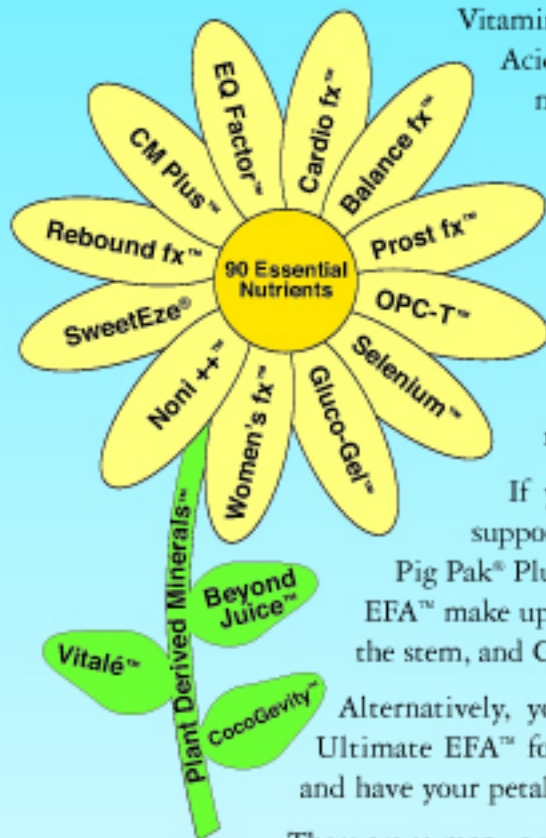

MIGHTY 90 PAKS™:

THE CENTERPOINT OF NUTRITION

Everyone should have a minimum of one product in the Multi-Vitamin Mineral Group and another in the Essential Fatty Acid Group on AutoShip. These products contain the core nutrients that make up the "Mighty 90," and should be the foundation of your nutritional health.

Picture the "Mighty 90" as the center of a flower (the capitulum). Any and all other products work more effectively if they are taken along with the "Mighty 90," so you would consider them the petals (or, corolla) of the flower. Each product, or petal, could do the job alone, but together they are much more effective.

If you are suffering with joint pain and you want to support your body, you might decide that the Pig Pak® or Pig Pak® Plus is right for you. The Tangy Tangerine® and Ultimate EFA™ make up the center of the flower, the Plant Derived Minerals™ the stem, and Gluco-Gel™ and Osteo fx™ create the petals.

Alternatively, you could try SupraLife's™ Ultra Body Toddy® and Ultimate EFA™ for your "Mighty 90," (or the center of your flower), and have your petals be EQ Factor™ and CocoGeivity™.

There are so many great combinations of our products targeted at thousands of health challenges. The Mighty 90™ systems offered by Youngevity® are basic nutrition "Starter Paks," containing all of the core nutrients needed by everyone and anyone! While the combination of the products in each Pak provide a powerful base for sustained health, ultimate wellness can be further supported with additional Youngevity® family products. Remember to always have nutrition reference books (try *Dead Doctors Don't Lie* by Dr. Joel D. Wallach and Dr. Ma Lan) and the most current Youngevity® catalog on hand, so that you can sit down with your friends, family, or customers and assist them in picking the best "flower" for their nutritional needs!